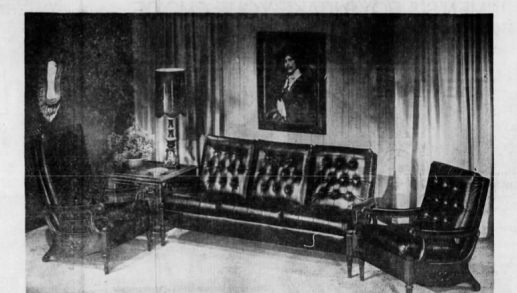

3pc. GRANADA VINYL MEDITERRANEAN LIVING ROOM
A crafts in Madrid... a Spanish villa! This could be your living room or den. A trademark of your exquisite taste... the mystery and elegance of Spanish furnishings! A long sofa, and Mr. and Mrs. Chairs... rich leather-like vinyl... beautiful, richly-carved exposed pine frames. These summing pieces are yours... just $299. But only for the next three days. Come see! Also available in this group—love seat and swivel rocker (not shown).

Compare at $299.99 for all three pieces now thru Saturday only... quantities limited.
FREE DELIVERY
FREE PARKING
CONVENIENT TERMS
Bellmawr FURNITURE
BLACK HORSE PIKE, BELLMAWR, N. J. • 931-2242
Open Daily and Saturday
9:30 AM to 9:30 PM