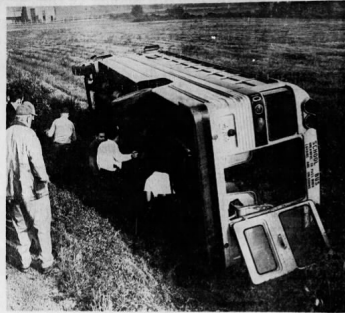

In Salem Freeholder Meet Over 50 at Public Hearing On Wenonah School In Jig Time

By RENE WINKLER
Courier-Post Staff
WENONAH — More than 50 Freeholder public hearing on the school was held last night. The hearing was held at the Wenonah school building on the night of Oct. 1, 1969. The hearing was held at the Wenonah school building on the night of Oct. 1, 1969. The hearing was held at the Wenonah school building on the night of Oct. 1, 1969.

Workers Strike; Hostelry Guests Make Own Beds

PHILADELPHIA (UPI)—No less than 15000 hotel and restaurant workers went on strike here today, paralyzing the city. The strike affects 14 hotels and other workers in the Philadelphia area. The strike is the largest in the city since the 1967-68 strike.

Deptford Township Bids Are Received On Water, Sewer

DEPTFORD — The Municipal Authority has received bids for the construction of a water and sewer system. The bids were received from several contractors and the authority is expected to award the contract soon.

Welfare Changes Proposed

MOUNT HOLLY — The Municipal Authority has proposed changes to the welfare program. The changes include an increase in the maximum amount of welfare benefits and a change in the way benefits are calculated.